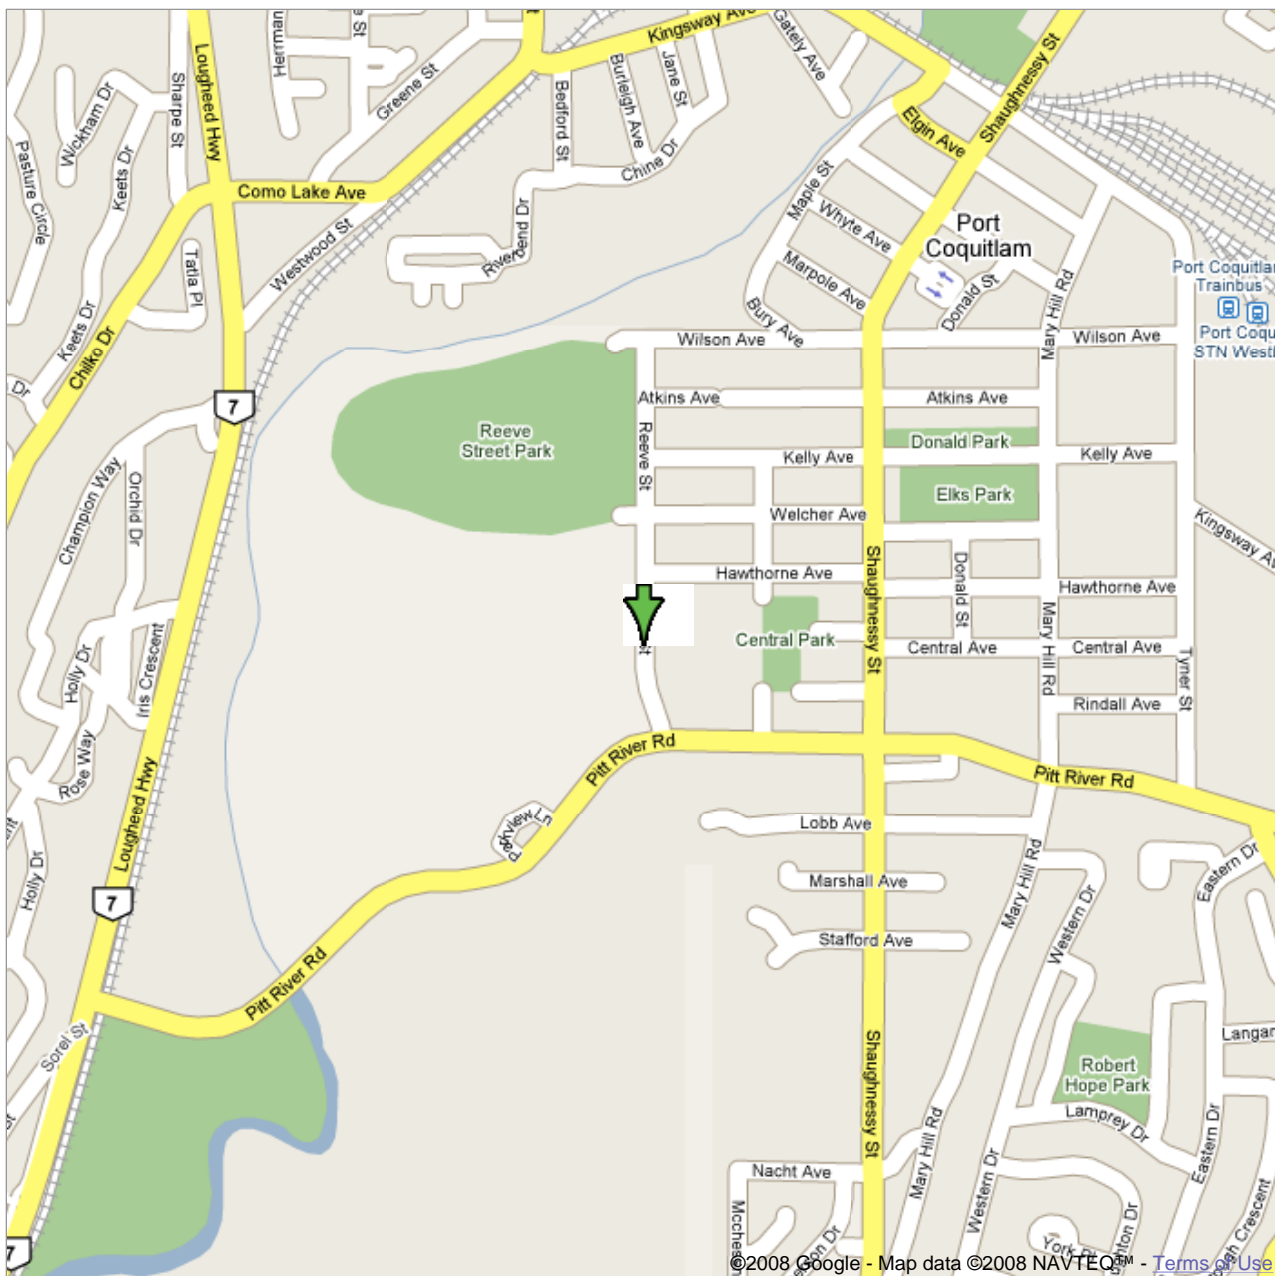

Address

**Riverside Secondary  
School  
2215 Reeve St  
Port Coquitlam, BC**

©2008 Google - Map data ©2008 NAVTEC - Terms of Use